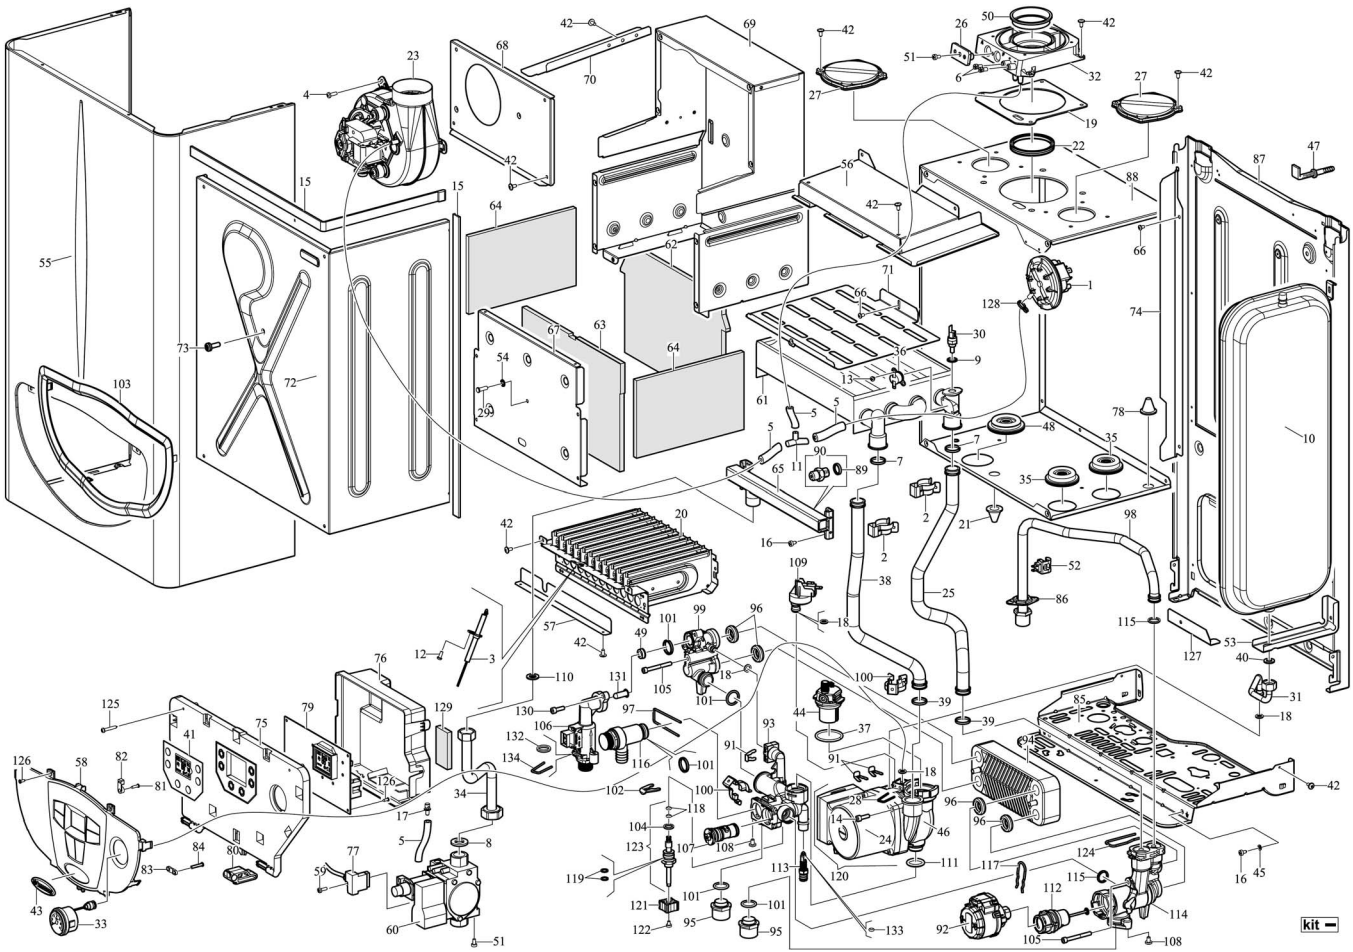

IMMERGAS

SERIAL NUMBER START
OF SERIES: 15/09/10
4254997 3.020853

MINI EOLO 24 3 E

149AE

N.	CODE	DESCRIPTION	SERIAL NUMBER START OF SERIES
-	3.012552	G20 gas conversion kit	
-	3.015861	LPG gas conversion kit	
-	3.020072	Complete control panel	
-	3.020105	Hydraulic assembly	
-	3.021739	Complete control panel	4411355
1	1.010337	Air pressure switch	
2	1.021829	Clip for exchanger pipes	
3	3.021021	Ignition electrode group	
4	1.01110	Crossheaded flat pointed self-tapping screw (4,2x13)	
5	1.025986	Silicone pipe (4x8)	
6	1.011057	Pressure point screw	
7	1.011141	Silicone O-ring (17,86x2,62, 70 sh)	
8	3.A0120	Gasket kit (3/4")	
9	1.012711	Self-centring gasket	
10	1.015138	Expansion vessel (6 litres)	
11	1.014373	"Y" hose union	
12	1.0152	Crossheaded self-tapping screw (3,9x9,5)	
13	1.015498	Crossheaded screw (M3,5x4)	
14	1.010289	Tropicalized hex socket screw (M5x16)	
15	1.013154	Adhesive foam strip (d.15x3)	
16	1.016246	Crossheaded self-forming screw (M4x8)	
17	1.017228	Anti-condensation pipe fitting	
18	nfs	Epdm O-Ring (7,6x2,62, 70 sh)	
18	3.021695	Kit of O-rings multi-functions	
19	1.017529	Gasket for flange with sample points	
20	1.026486	Burner (11 ramps)	
21	1.027009	Silicone fairlead (d.2)	
22	1.025894	Red peroxide epdm gasket (d.60)	
23	1.029601	Fan	
24	1.1630	Pump (15-50)	
25	1.028551	D.18 pipe, delivery	
26	1.021464	Plug for flange with sample points	
27	1.029280	Cap for hole d.80	
28	nfs	Pressure switch locking clip	
28	3.021696	Clip kit	
29	1.027215	Stud (d.5)	
30	1.021762	NTC fast immersion probe	
31	1.028547	D.8 pipe, hydraulic assembly - expansion tank	
32	1.021852	Flange with sample points	
33	1.028880	Manometer	
34	1.028557	Gas valve - manifold pipe (d.14)	
35	1.023434	Silicone fairlead (d.16)	
36	1.022522	Klixon thermostat 105 °C	
37	nfs	O-Ring (34,0)	
37	3.021695	Kit of O-rings multi-functions	
38	1.028552	D.18 pipe, return	
39	nfs	Epdm O-Ring (18,00x2,8, 83sh)	
39	3.021695	Kit of O-rings multi-functions	
40	3.A1124	Gasket kit (3/8",n°50)	
41	1.028229	Adhesive for display	
42	1.2275	Flat pointed crossheaded self-tapping screw (4,2x9,5)	
43	1.028794	Adhesive nameplate	
44	1.027110	Automatic vent valve	
45	1.4246	Lock washer (M4)	
46	1.028554	Pump body	
47	1.5899	Wall plug package (d.10x50)	
48	1.025064	Silicone fairlead (d.12,5)	
49	1.020426	Flow limiter (8 litres)	
50	2.010352	Flue diaphragm (d.41,5)	
50	2.012852	Flue diaphragm (d.40)	
51	1.2170	Crossheaded screw (M4x8)	
52	1.025380	D.h.w. NTC probe	
53	2.014014	Bracket for expansion vessel	
54	1.021517	Fixed washer	
55	2.014512	Casing framework	
56	2.014254	Flue hood top catch	
57	2.014261	Burner bottom deflector	
58	1.028241	Control panel push-button	
59	1.013186	Screw (M3,5x16)	
60	1.014365	SIT 845 gas valve with connections	
61	1.015791	86-fin exchanger	
62	1.028100	Rear ecological fibre panel	
63	1.028101	Front ecological fibre panel	
64	1.028099	Side ecological fibre panel	
65	1.026314	G20 11 ramps gas manifold	
65	1.026355	LPG 11 ramps gas manifold	
66	1.2402	Crossheaded flat pointed self-tapping screw (3,9x6,5)	
67	2.014219	Combustion chamber front	
68	2.014221	Flue hood front cover	
69	2.013862	Combustion chamber mount	